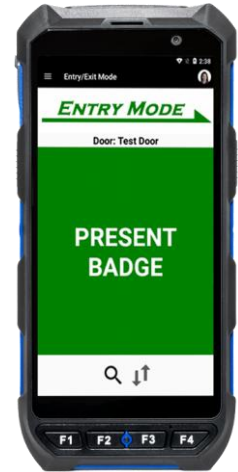

Physical Characteristics

Dimensions	PDA - 170.8mm (H) x 81mm (W) x 28.6mm (D)
Display	5.5 in Gorilla Glass 3 9H TFT-LCD (720x1440) backlight touch screen
Weight	400g (including battery & wrist strap)
Temperature	Operating Temp: -20°C to 50°C Storage Temp: -20°C to 70°C
Humidity	5%RH to 95%RH (non condensing)
Expansion Slot	2 PSAM, 1 SIM, 1 TF
Dust, Waterproof, & Drop	IP65, IEC Compliance, 5ft/1.5 m drop to concrete

Network Characteristics

WLAN	2.4/5.0GHz Dual Frequency, IEEE 802.11 a / b / g / n / ac
Bluetooth	Class v2.1+EDR, Class v3.0+HS, Class v4.2
Cellular (Nano-SIM)	TDD-LTE Band 38, 39, 40, 4 | FDD-LTE Band 1, 2, 3, 4, 7, 17, 20 | WCDMA (850/1900/2100MHz) | GSM/GPRS/Edge (850/900/1800/1900MHz)
GPS	GPS (Embedded A-GPS), accuracy of 5m

RFID Module Support

LF Tags (125KHz)	HID, Indala, FarPointe, EM, CasiRusco, Pyramid, Securakey
HF Tags (13.56 MHz)	iClass, SEOS, Mifare, DESFire (EV1, EV2, EV3), PIV, CAC, TWIC, Felicia, Legic, Allegion, Stid, ISO14443, ISO15693, ISO14443 A/B, Gallagher, Paxton
UHF Tags Mobile Credentials	EPC GEN2, ISO 18000-6C HID Mobile Access, Safetrust, BLE, NFC
Read Range	HF/LF: 1-4 in. depending on tag UHF: Up to 30ft depending on tag

Cradle

Standard Interface	USB / Power Jack / Extra Battery Charger
Ethernet Interface	RJ-45 Ethernet Interface

XPID200 PDA Unit