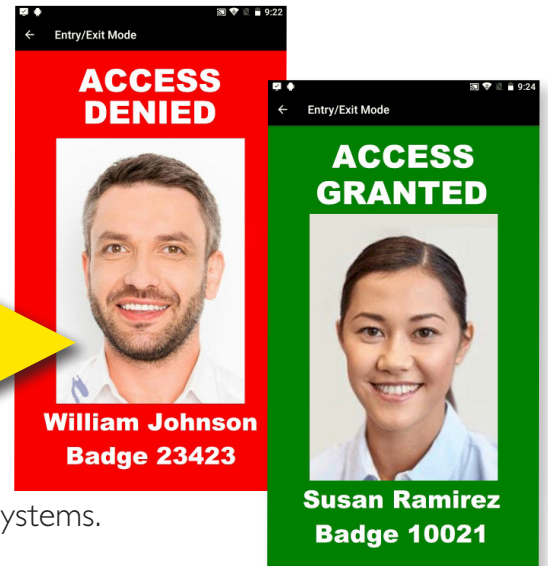

Access Control Integrations

Benefits

IMPROVED SAFETY

Know instantly who is in your facility, where they are, and how long they've been inside.

SAVES TIME

Scanning badges with the handheld takes less time than recording information on paper.

4101 Randolph Street
San Diego, CA 92103 - USA

PHONE +1 858.627.9700
FAX +1 858.627.9702

www.telaeris.com
sales@telaeris.com

XPressEntry

Biometric Identification

XPressEntry Bio-ID adds robust fingerprint biometric identification to Telaar's handheld badge verification platform, matching templates from top vendors.

Entrant presents both badge and fingerprint to the mobile device, identifying the individual using full 2-factor authentication.

XPressEntry integrates with most existing access control systems.

Supports a variety of biometric fingerprint algorithms