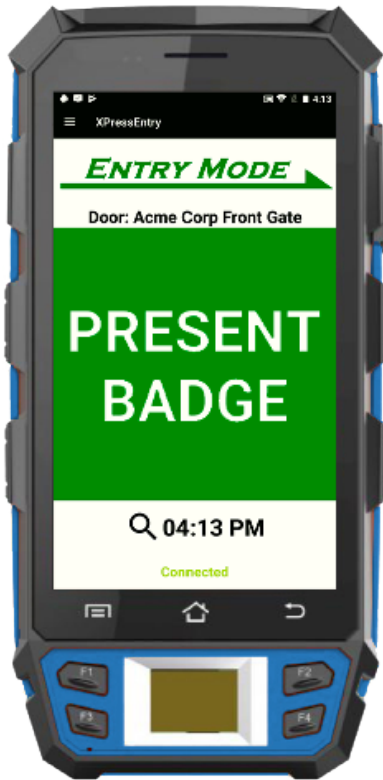

4101 Randolph Street
San Diego, CA 92103 - USA

PHONE +1 858.627.9700
FAX +1 858.627.9702

www.telaeris.com
sales@telaeris.com

XPressEntry

Biometric Identification

XPressEntry Bio-ID adds robust fingerprint biometric identification to Telaar's handheld badge verification platform, matching templates from top vendors.

Entrant presents both badge and fingerprint to the mobile device, identifying the individual using full 2-factor authentication.

XPressEntry integrates with most existing access control systems.

Supports a variety of biometric fingerprint algorithms