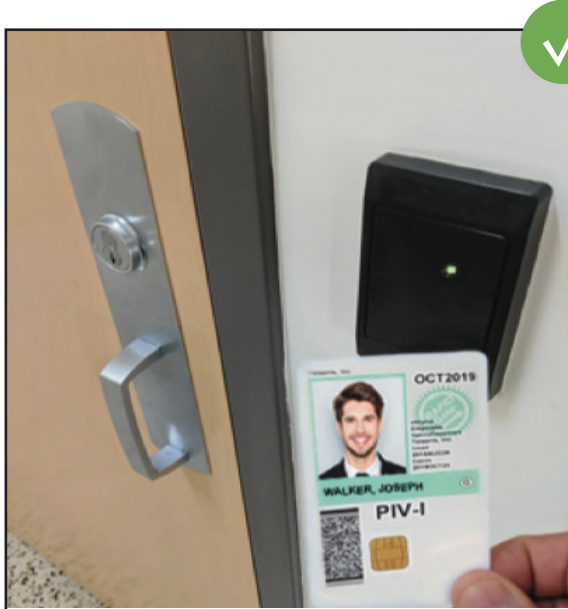

**BETTER physical security, emergency readiness / evacuations and workplace health / safety**

**VANDERBILT + TELAERIS**

**ACTPro**

***XPRESSENTRY***

**XPressEntry** enhances the **Vanderbilt** access control system, **ACTpro**, with handheld badge readers and emergency mustering. Compatible handheld devices, powered by XPressEntry software, authenticate user's badges or biometric data against the access control database and allow validation of personal names and photos. Handhelds maintain facility occupancy information and permissions to quickly verify credentials from anywhere in either online or offline scenarios.

Entry/Exit Tracking	Emergency Mustering	Event Management	Guest/Visitor Tracking	Workplace Health Screening	Online/Offline Operation
Time and Attendance	Confined Spaces	Bus Entry Validation	Remote Parking	Mobile Enrollment	Wiegand Integration