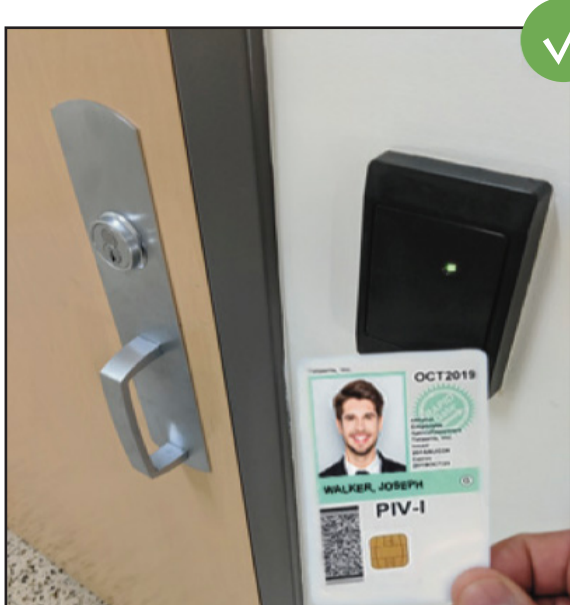

**BETTER physical security, emergency readiness / evacuations and workplace health / safety**

**iProtect**

***XPRESSENTRY***

**XPRESSEntry** enhances the **TKH Security** access control system, **iProtect**, with handheld badge readers and emergency mustering. Compatible handheld devices, powered by **XPRESSEntry** software, authenticate user's badges or biometric data against the access control database and allow validation of personal names and photos. Handhelds maintain facility occupancy information and permissions to quickly verify credentials from anywhere in either online or offline scenarios.

Entry/Exit Tracking	Emergency Mustering	Event Management	Guest/Visitor Tracking	Workplace Health Screening	Online/Offline Operation
Time and Attendance	Confined Spaces	Bus Entry Validation	Remote Parking	Mobile Enrollment	Wiegand Integration