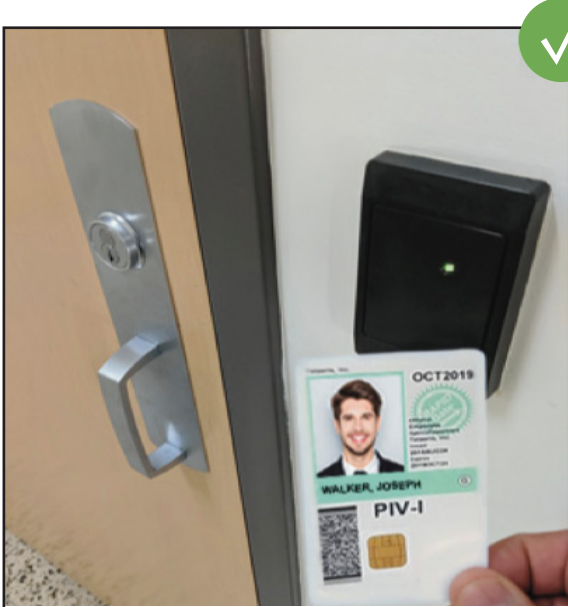

BETTER physical security, emergency readiness / evacuations and workplace health / safety

DSS

XPRESSENTRY

XPressEntry enhances the **Dahua** access control system, **DSS**, with handheld badge readers and emergency mustering. Compatible handheld devices, powered by XPressEntry software, authenticate user's badges or biometric data against the access control database and allow validation of personal names and photos. Handhelds maintain facility occupancy information and permissions to quickly verify credentials from anywhere in either online or offline scenarios.

Entry/Exit Tracking	Emergency Mustering	Event Management	Guest/Visitor Tracking	Workplace Health Screening	Online/Offline Operation
Time and Attendance	Confined Spaces	Bus Entry Validation	Remote Parking	Mobile Enrollment	Wiegand Integration