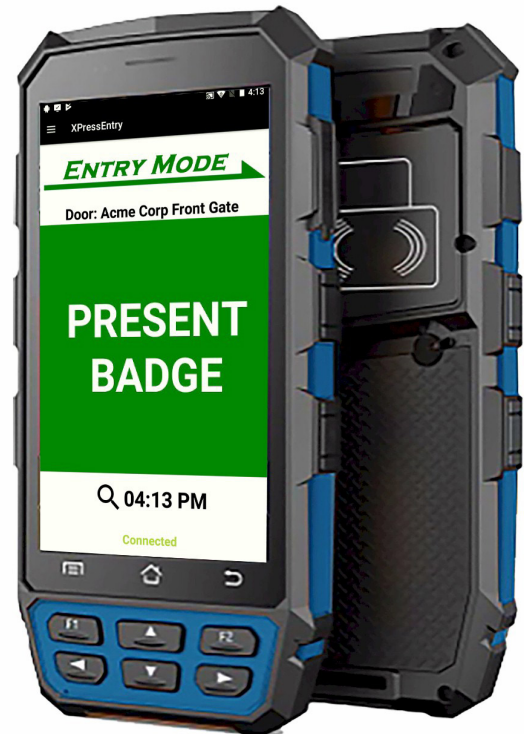

XPressEntry

Handheld Badge Verification

XPressEntry provides advanced security capabilities from a handheld device, especially where a fixed reader is not feasible. XPressEntry is used across many industries, including Oil & Gas, Government, Construction, Military, Manufacturing, and more.

Entry/Exit
Tracking

Emergency
Mustering

Time and
Attendance

Confined
Spaces

Event
Management

Guest/Visitor
Tracking

Bus Entry
Validation

Remote
Parking

Our Partners

Benefits

IMPROVED SAFETY

Know instantly who is in your facility, where they are, and how long they've been inside.

SAVES TIME

Scanning badges with the handheld takes less time than recording information on paper.