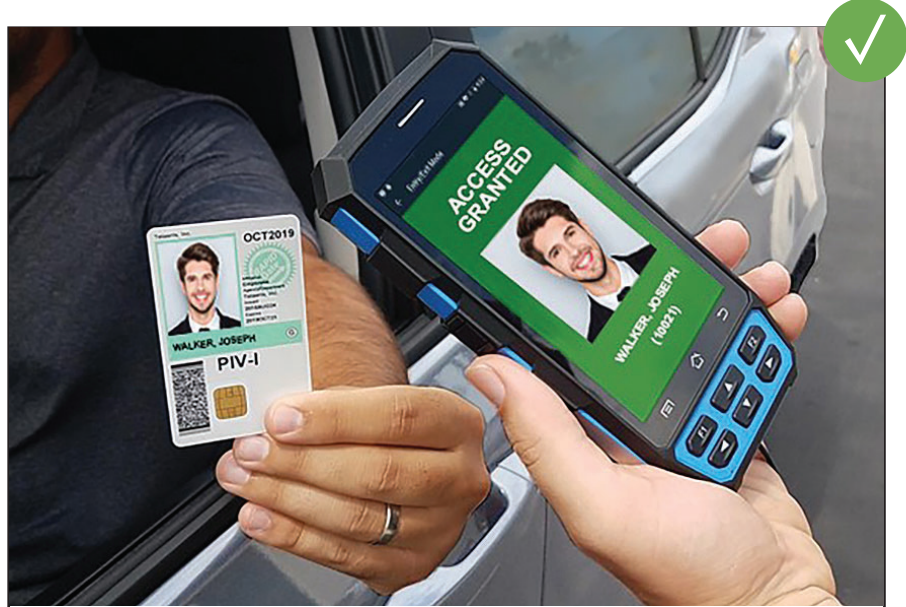

BETTER physical security, emergency readiness / evacuations and workplace health / safety

SPICA + TELAERIS

Time&Space

XPRESSENTRY

XPressEntry enhances the **Spica** access control system, **Time&Space**, with handheld badge readers and emergency mustering. Compatible handheld devices, powered by XPressEntry software, authenticate user's badges or biometric data against the access control database and allow validation of personal names and photos. Handhelds maintain facility occupancy information and permissions to quickly verify credentials from anywhere in either online or offline scenarios.

Entry/Exit Tracking	Emergency Mustering	Event Management	Guest/Visitor Tracking	Workplace Health Screening	Online/Offline Operation
Time and Attendance	Confined Spaces	Bus Entry Validation	Remote Parking	Mobile Enrollment	Wiegand Integration