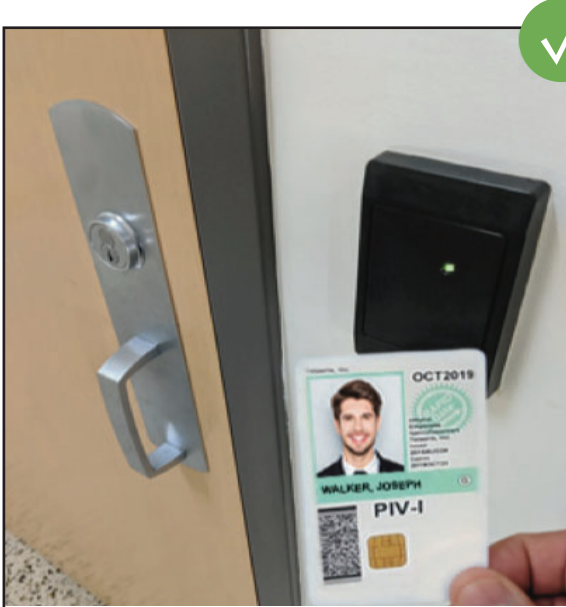

BETTER physical security, emergency readiness / evacuations and workplace health / safety

SPICA + TELAERIS

Time&Space

XPRESSENTRY

XPressEntry enhances the **Spica** access control system, **Time&Space**, with handheld badge readers and emergency mustering. Compatible handheld devices, powered by XPressEntry software, authenticate user's badges or biometric data against the access control database and allow validation of personal names and photos. Handhelds maintain facility occupancy information and permissions to quickly verify credentials from anywhere in either online or offline scenarios.

Entry/Exit Tracking	Emergency Mustering	Event Management	Guest/Visitor Tracking	Workplace Health Screening	Online/Offline Operation
Time and Attendance	Confined Spaces	Bus Entry Validation	Remote Parking	Mobile Enrollment	Wiegand Integration