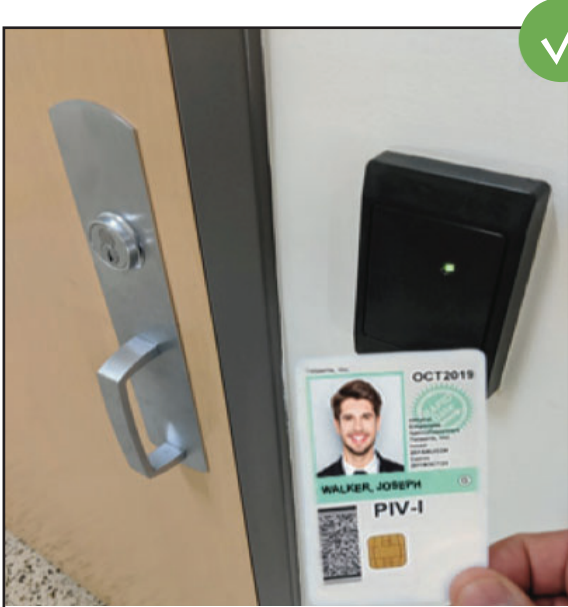

BETTER physical security, emergency readiness / evacuations and workplace health / safety

AEOS

XPRESSENTRY

XPressEntry enhances the **Nedap AEOS** access control system with handheld badge readers and emergency mustering. Compatible handheld devices, powered by XPressEntry software, authenticate user's badges or biometric data against the access control database and allow validation of personal names and photos. Handhelds maintain facility occupancy information and permissions to quickly verify credentials from anywhere in either online or offline scenarios.

Entry/Exit Tracking	Emergency Mustering	Event Management	Guest/Visitor Tracking	Workplace Health Screening	Online/Offline Operation
Time and Attendance	Confined Spaces	Bus Entry Validation	Remote Parking	Mobile Enrollment	Wiegand Integration