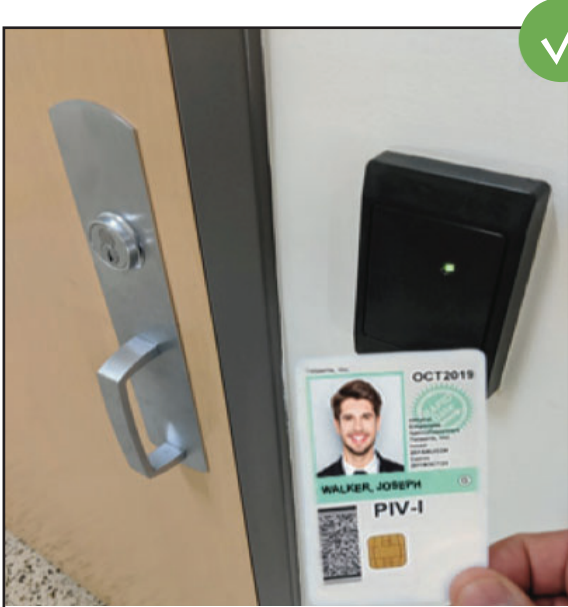

BETTER physical security, emergency readiness / evacuations and workplace health / safety

Keyscan

XPRESSENTRY

XPRESSEntry enhances the **dormakaba** access control system, **Keyscan**, with handheld badge readers and emergency mustering. Compatible handheld devices, powered by XPRESSEntry software, authenticate user's badges or biometric data against the access control database and allow validation of personal names and photos. Handhelds maintain facility occupancy information and permissions to quickly verify credentials from anywhere in either online or offline scenarios.

Entry/Exit Tracking	Emergency Mustering	Event Management	Guest/Visitor Tracking	Workplace Health Screening	Online/Offline Operation
Time and Attendance	Confined Spaces	Bus Entry Validation	Remote Parking	Mobile Enrollment	Wiegand Integration