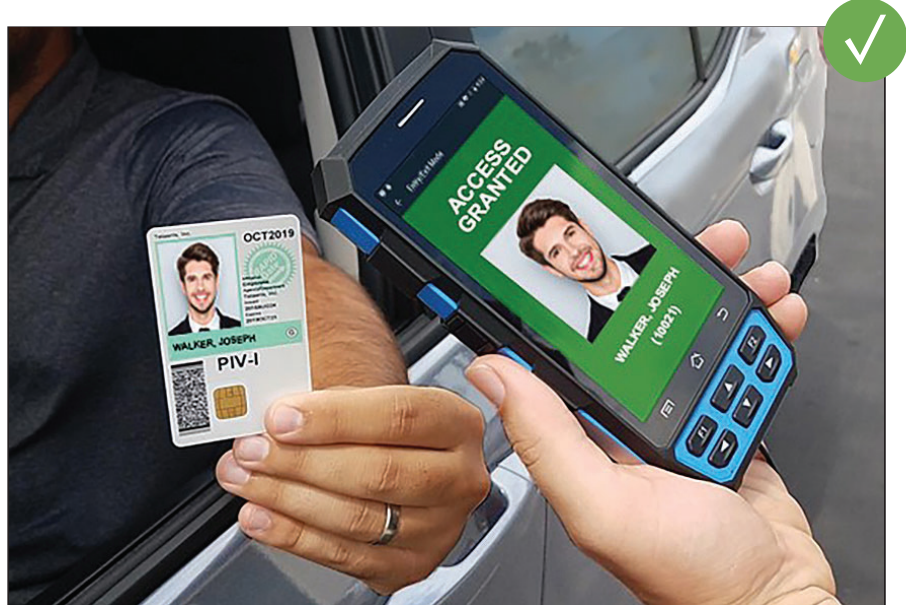

BETTER physical security, emergency readiness / evacuations and workplace health / safety

onair®

XPRESSENTRY

XPressEntry enhances the **brivo onair®** access control system with handheld badge readers and emergency mustering. Compatible handheld devices, powered by XPressEntry software, authenticate user's badges or biometric data against the access control database and allow validation of personal names and photos. Handhelds maintain facility occupancy information and permissions to quickly verify credentials from anywhere in either online or offline scenarios.

Entry/Exit Tracking	Emergency Mustering	Event Management	Guest/Visitor Tracking	Workplace Health Screening	Online/Offline Operation
Time and Attendance	Confined Spaces	Bus Entry Validation	Remote Parking	Mobile Enrollment	Wiegand Integration