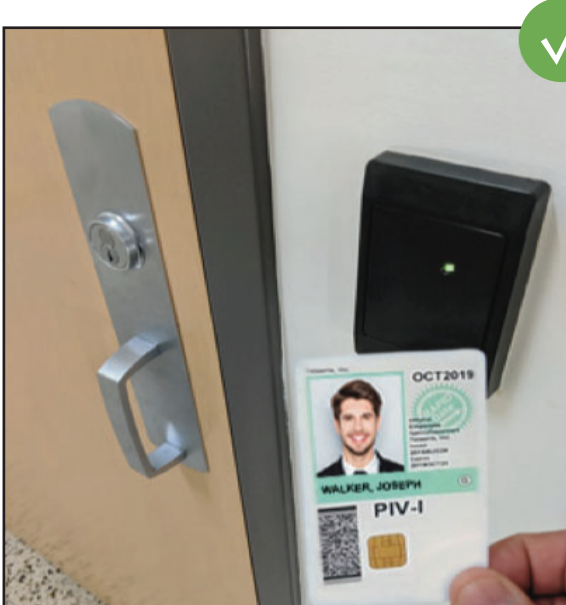

BETTER physical security, emergency readiness / evacuations and workplace health / safety

onair®

XPRESSENTRY

XPressEntry enhances the **brivo onair®** access control system with handheld badge readers and emergency mustering. Compatible handheld devices, powered by XPressEntry software, authenticate user's badges or biometric data against the access control database and allow validation of personal names and photos. Handhelds maintain facility occupancy information and permissions to quickly verify credentials from anywhere in either online or offline scenarios.

Entry/Exit Tracking	Emergency Mustering	Event Management	Guest/Visitor Tracking	Workplace Health Screening	Online/Offline Operation
Time and Attendance	Confined Spaces	Bus Entry Validation	Remote Parking	Mobile Enrollment	Wiegand Integration