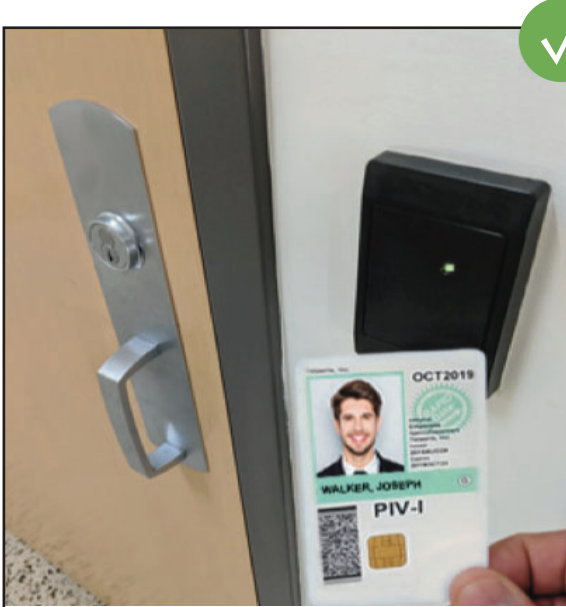

**BETTER physical security, emergency readiness / evacuations and
workplace health / safety**

PACOM + TELAERIS

PACOM GMS

XPRESSENTRY

XPressEntry enhances the **PACOM GMS** access control system with handheld badge readers and emergency mustering. Compatible handheld devices, powered by XPressEntry software, authenticate user's badges or biometric data against the access control database and allow validation of personal names and photos. Handhelds maintain facility occupancy information and permissions to quickly verify credentials from anywhere in either online or offline scenarios.