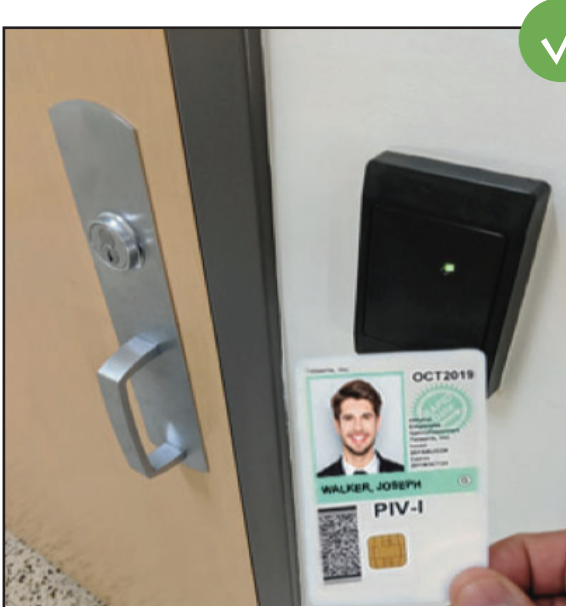

BETTER physical security, emergency readiness / evacuations and workplace health / safety

MAXXESS + TELAERIS

eFusion™

XPRESSENTRY

XPressEntry enhances the **Maxxess** access control system, **eFusion™**, with handheld badge readers and emergency mustering. Compatible handheld devices, powered by XPressEntry software, authenticate user's badges or biometric data against the access control database and allow validation of personal names and photos. Handhelds maintain facility occupancy information and permissions to quickly verify credentials from anywhere in either online or offline scenarios.

Entry/Exit Tracking	Emergency Mustering	Event Management	Guest/Visitor Tracking	Workplace Health Screening	Online/Offline Operation
Time and Attendance	Confined Spaces	Bus Entry Validation	Remote Parking	Mobile Enrollment	Wiegand Integration