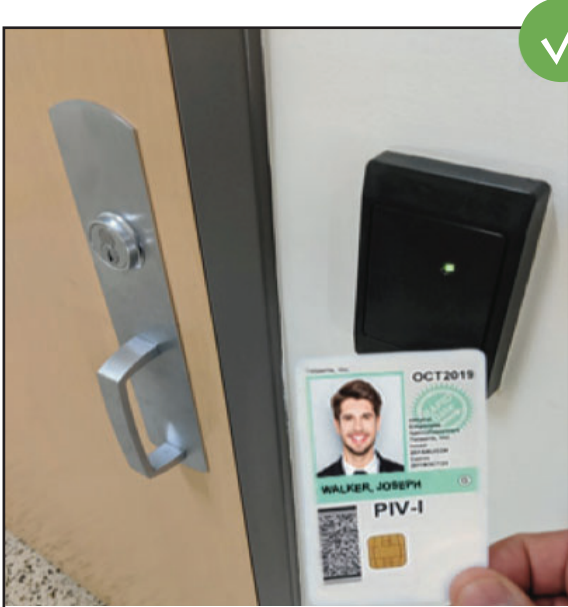

BETTER physical security, emergency readiness / evacuations and workplace health / safety

OnGuard®

XPRESSENTRY

XPressEntry enhances the **LenelS2** access control system, **OnGuard®**, with handheld badge readers and emergency mustering. Compatible handheld devices, powered by XPressEntry software, authenticate user's badges or biometric data against the access control database and allow validation of personal names and photos. Handhelds maintain facility occupancy information and permissions to quickly verify credentials from anywhere in either online or offline scenarios.

Entry/Exit Tracking	Emergency Mustering	Event Management	Guest/Visitor Tracking	Workplace Health Screening	Online/Offline Operation
Time and Attendance	Confined Spaces	Bus Entry Validation	Remote Parking	Mobile Enrollment	Wiegand Integration