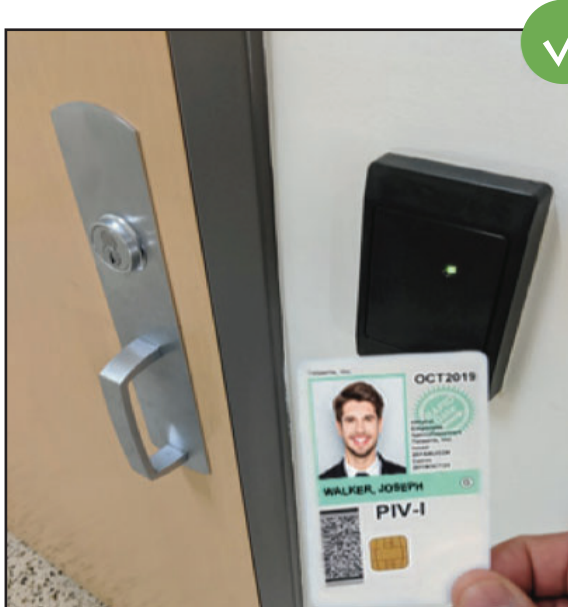

**BETTER physical security, emergency readiness / evacuations and
workplace health / safety**

IDENTIV + TELAERIS

ICPAM

XPRESSENTRY

XPressEntry enhances the **IDENTIV** access control system, **ICPAM**, with handheld badge readers and emergency mustering. Compatible handheld devices, powered by XPressEntry software, authenticate user's badges or biometric data against the access control database and allow validation of personal names and photos. Handhelds maintain facility occupancy information and permissions to quickly verify credentials from anywhere in either online or offline scenarios.

Entry/Exit Tracking	Emergency Mustering	Event Management	Guest/Visitor Tracking	Workplace Health Screening	Online/Offline Operation
Time and Attendance	Confined Spaces	Bus Entry Validation	Remote Parking	Mobile Enrollment	Wiegand Integration