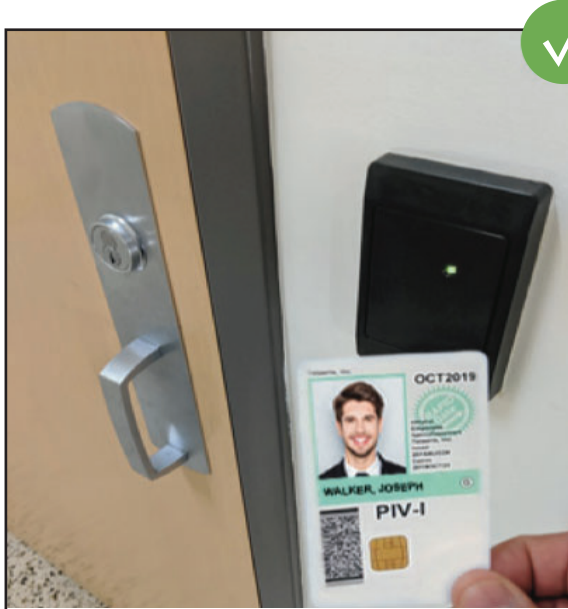

BETTER physical security, emergency readiness / evacuations and workplace health / safety

IDenticard® + TELÆERIS

Premisys™

XPRESSENTRY

XPressEntry enhances the **IDenticard® PremiSys™** access control system with handheld badge readers and emergency mustering. Compatible handheld devices, powered by XPressEntry software, authenticate user's badges or biometric data against the access control database and allow validation of personal names and photos. Handhelds maintain facility occupancy information and permissions to quickly verify credentials from anywhere in either online or offline scenarios.

Entry/Exit Tracking	Emergency Mustering	Event Management	Guest/Visitor Tracking	Workplace Health Screening	Online/Offline Operation
Time and Attendance	Confined Spaces	Bus Entry Validation	Remote Parking	Mobile Enrollment	Wiegand Integration