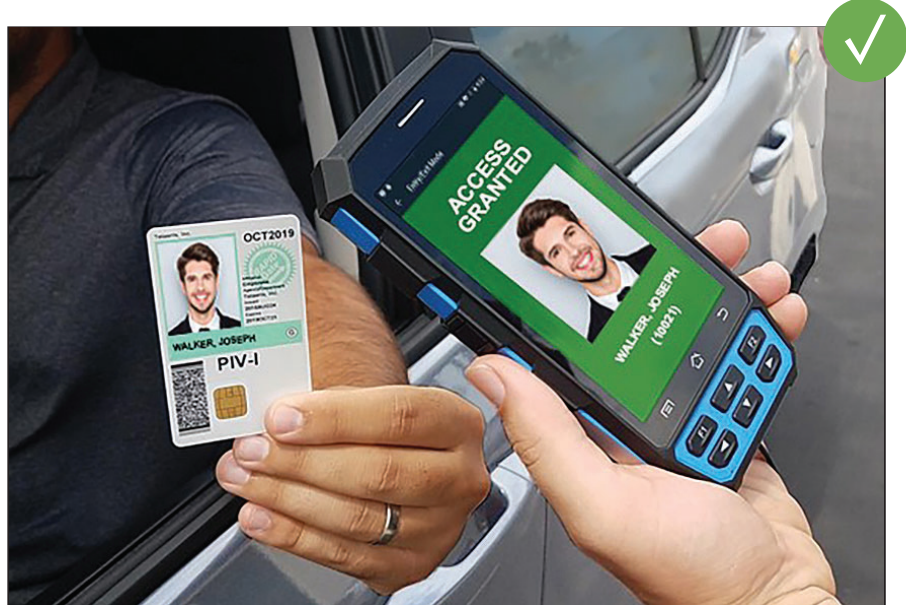

BETTER physical security, emergency readiness / evacuations and workplace health / safety

Honeywell® + **TELAERIS**

Honeywell® EBI

XPRESSENTRY

XPressEntry enhances the **Honeywell**® EBI access control system with handheld badge readers and emergency mustering. Compatible handheld devices, powered by XPressEntry software, authenticate user's badges or biometric data against the access control database and allow validation of personal names and photos. Handhelds maintain facility occupancy information and permissions to quickly verify credentials from anywhere in either online or offline scenarios.

Entry/Exit Tracking	Emergency Mustering	Event Management	Guest/Visitor Tracking	Workplace Health Screening	Online/Offline Operation
Time and Attendance	Confined Spaces	Bus Entry Validation	Remote Parking	Mobile Enrollment	Wiegand Integration