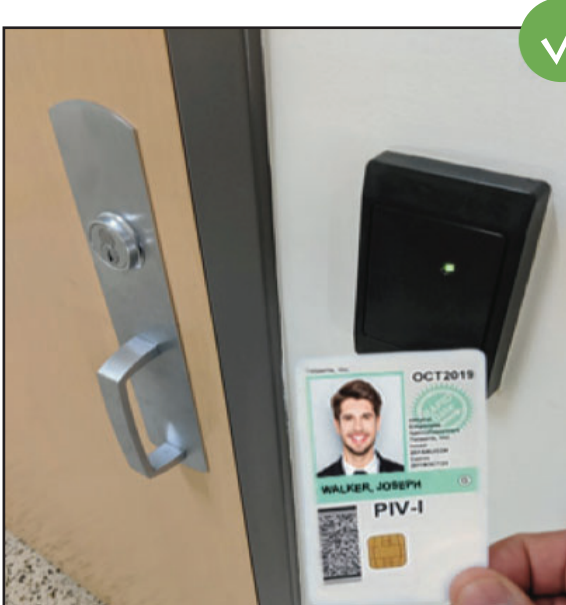

BETTER physical security, emergency readiness / evacuations and workplace health / safety

Honeywell® + **TELAERIS**

Honeywell® EBI

XPRESSENTRY

XPressEntry enhances the **Honeywell**® EBI access control system with handheld badge readers and emergency mustering. Compatible handheld devices, powered by XPressEntry software, authenticate user's badges or biometric data against the access control database and allow validation of personal names and photos. Handhelds maintain facility occupancy information and permissions to quickly verify credentials from anywhere in either online or offline scenarios.

Entry/Exit Tracking	Emergency Mustering	Event Management	Guest/Visitor Tracking	Workplace Health Screening	Online/Offline Operation
Time and Attendance	Confined Spaces	Bus Entry Validation	Remote Parking	Mobile Enrollment	Wiegand Integration