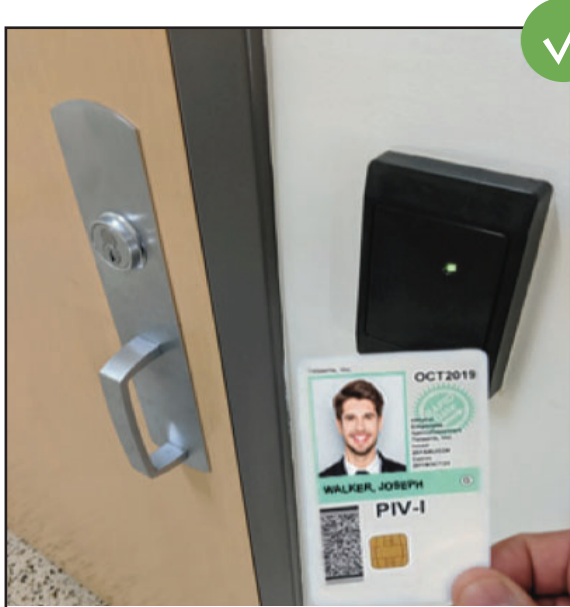

BETTER physical security, emergency readiness / evacuations and workplace health / safety

Velocity

XPRESSENTRY

XPressEntry enhances the **Identiv's Hirsch Velocity** access control system with handheld badge readers and emergency mustering. Compatible handheld devices, powered by XPressEntry software, authenticate user's badges or biometric data against the access control database and allow validation of personal names and photos. Handhelds maintain facility occupancy information and permissions to quickly verify credentials from anywhere in either online or offline scenarios.

Entry/Exit Tracking	Emergency Mustering	Event Management	Guest/Visitor Tracking	Workplace Health Screening	Online/Offline Operation
Time and Attendance	Confined Spaces	Bus Entry Validation	Remote Parking	Mobile Enrollment	Wiegand Integration