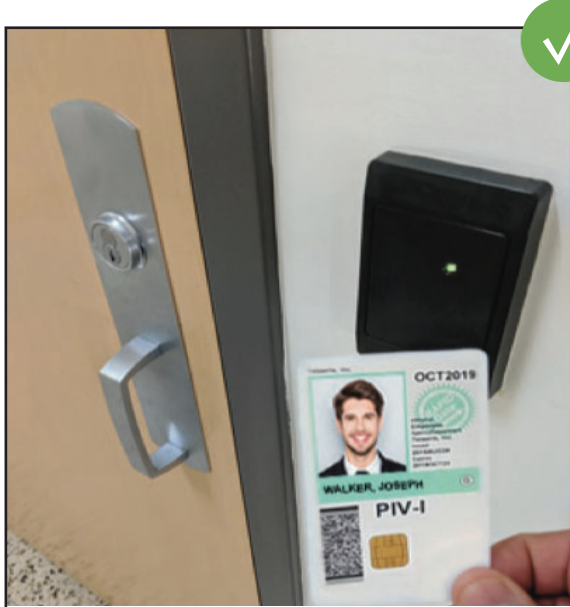

**BETTER physical security, emergency readiness / evacuations and workplace health / safety**

**Synergis™**

***XPRESSENTRY***

**XPressEntry** enhances the **Genetec™** access control system, **Synergis™**, with handheld badge readers and emergency mustering. Compatible handheld devices, powered by XPressEntry software, authenticate user's badges or biometric data against the access control database and allow validation of personal names and photos. Handhelds maintain facility occupancy information and permissions to quickly verify credentials from anywhere in either online or offline scenarios.

Entry/Exit Tracking	Emergency Mustering	Event Management	Guest/Visitor Tracking	Workplace Health Screening	Online/Offline Operation
Time and Attendance	Confined Spaces	Bus Entry Validation	Remote Parking	Mobile Enrollment	Wiegand Integration