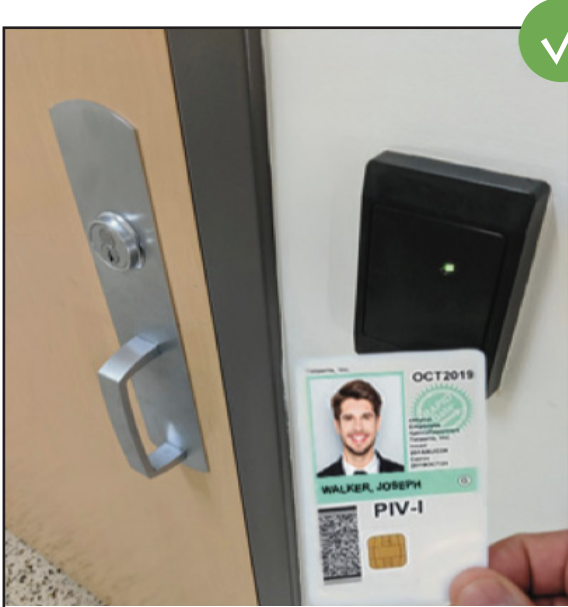

BETTER physical security, emergency readiness / evacuations and workplace health / safety

MAXXESS + TELAEERIS

eFusion™

XPRESSENTRY

XPRESSEntry enhances the **Maxxess** access control system, **eFusion™**, with handheld badge readers and emergency mustering. Compatible handheld devices, powered by XPRESSEntry software, authenticate user's badges or biometric data against the access control database and allow validation of personal names and photos. Handhelds maintain facility occupancy information and permissions to quickly verify credentials from anywhere in either online or offline scenarios.

Entry/Exit Tracking	Emergency Mustering	Event Management	Guest/Visitor Tracking	Workplace Health Screening	Online/Offline Operation
Time and Attendance	Confined Spaces	Bus Entry Validation	Remote Parking	Mobile Enrollment	Wiegand Integration