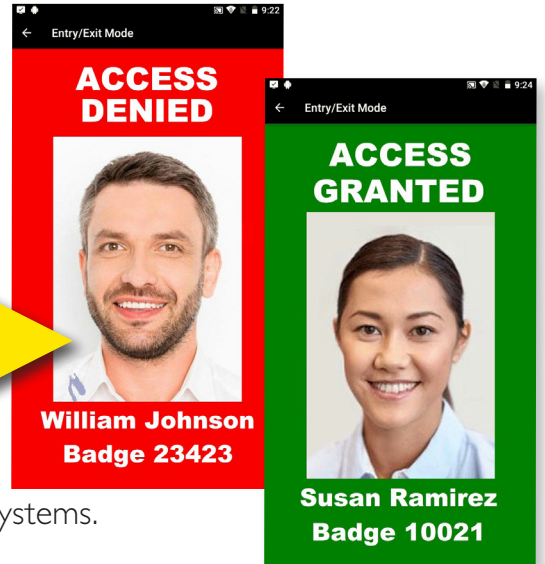

XPressEntry

Biometric Identification

XPressEntry Bio-ID adds robust fingerprint biometric identification to Telaar's handheld badge verification platform, matching templates from top vendors.

Entrant presents both badge and fingerprint to the mobile device, identifying the individual using full 2-factor authentication.

XPressEntry integrates with most existing access control systems.

Supports a variety of biometric fingerprint algorithms

Supports All Badge Types

All credential types are supported, including Prox, PIV, iClass, Barcode, Magstripe, and more!