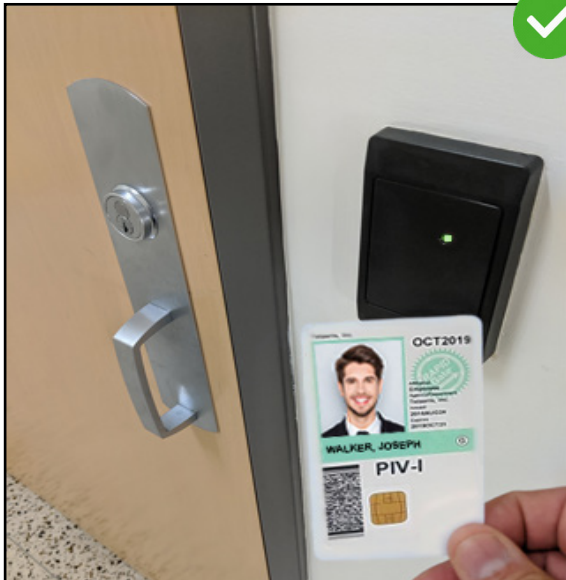

## Enhance your Maxxess Security Management System with Telaeris' Handheld Readers & Emergency Mustering Solution

eFusion

***XPRESSEENTRY***

XPressEntry enhances the Maxxess Security Management System with handheld readers and emergency mustering. Compatible handheld devices, powered by XPressEntry software, authenticate users badges or biometric data against the Maxxess database and allow validation of personnel names and photos. Handhelds maintain facility occupancy information and permissions to quickly verify credentials from anywhere in either online or offline scenarios.