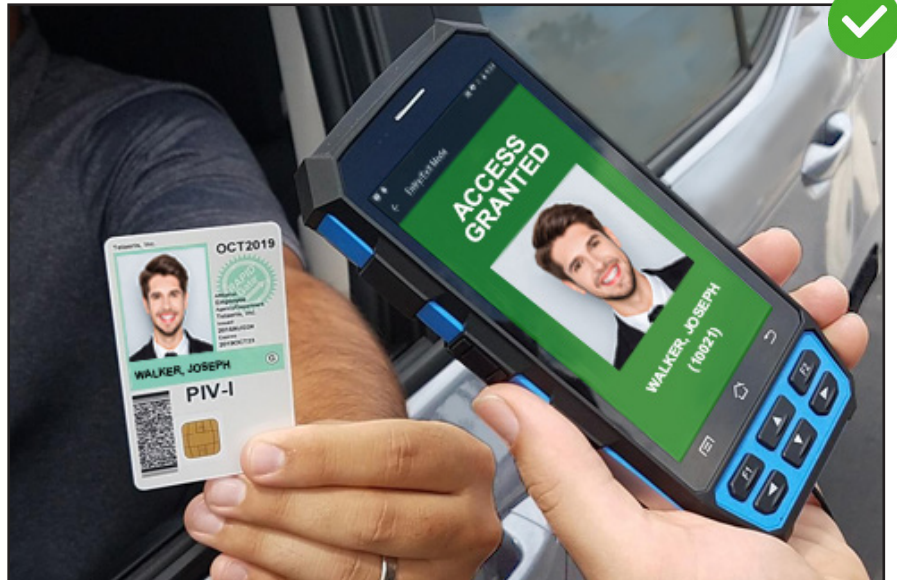

## Enhance your Maxxess Security Management System with Telaeris' Handheld Readers & Emergency Mustering Solution

eFusion

***XPRESSEENTRY***

XPressEntry enhances the Maxxess Security Management System with handheld readers and emergency mustering. Compatible handheld devices, powered by XPressEntry software, authenticate users badges or biometric data against the Maxxess database and allow validation of personnel names and photos. Handhelds maintain facility occupancy information and permissions to quickly verify credentials from anywhere in either online or offline scenarios.