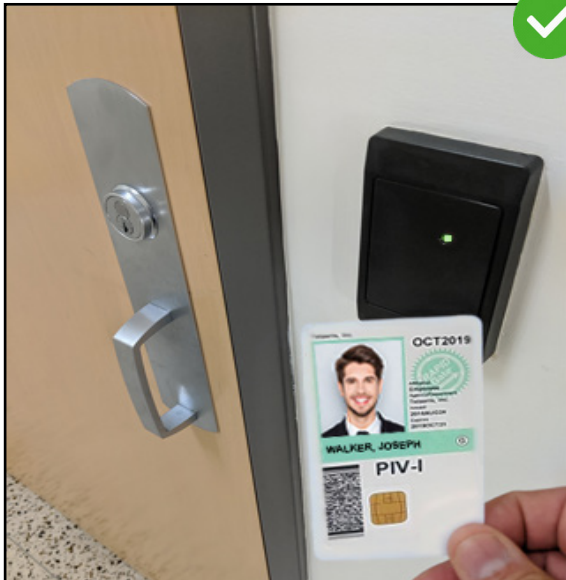

Enhance your Keyscan Access Control system with Telaar's Handheld Readers & Emergency Mustering Solution

Keyscan

***XPRESSEENTRY***

XPressEntry enhances the Keyscan Access Control System with handheld readers and emergency mustering. Compatible handheld devices, powered by XPressEntry software, authenticate users badges or biometric data against the Keyscan database and allow validation of personnel names and photos. Handhelds maintain facility occupancy information and permissions to quickly verify credentials from anywhere in either online or offline scenarios.