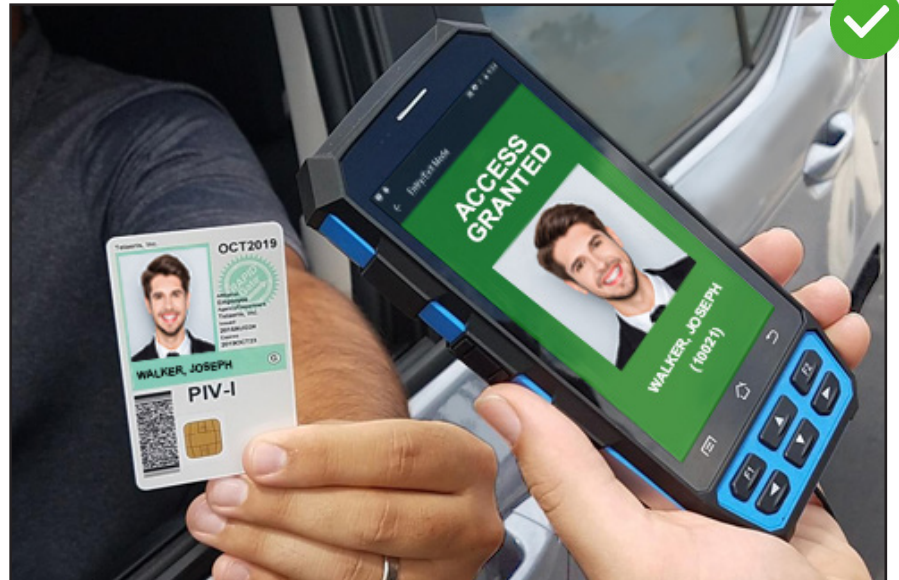

# Enhance your LenelS2 NetBox Access Control System with Telaeris' Handheld Readers & Emergency Mustering Solution

**NetBox**

***XPRESSENTRY***

XPressEntry enhances the LenelS2 NetBox access control system with handheld readers and emergency mustering. Compatible handheld devices, powered by XPressEntry software, authenticate users badges or biometric data against the NetBox database and allow validation of personnel names and photos. Handhelds maintain facility occupancy information and permissions to quickly verify credentials from anywhere in either online or offline scenarios.

Entry/Exit Tracking	Emergency Mustering	Event Management	Guest/Visitor Tracking	Certificate Management	Online/Offline Operation
Time and Attendance	Confined Spaces	Bus Entry Validation	Remote Parking	Mobile Enrollment	Wiegand Integration