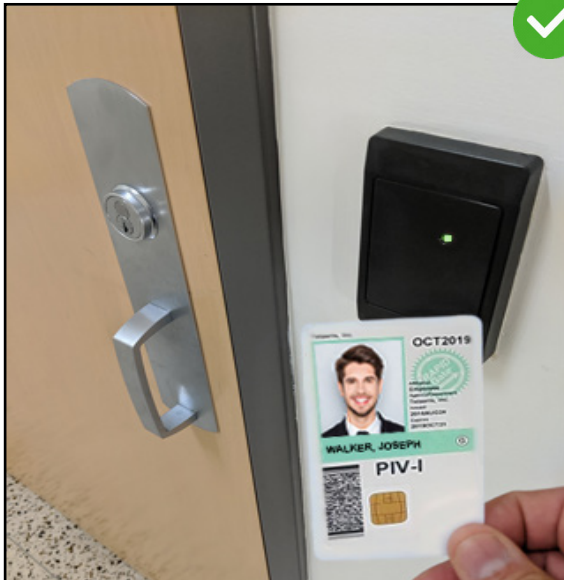

# Enhance your LenelS2 NetBox Access Control System with Telaeris' Handheld Readers & Emergency Mustering Solution

**NetBox**

***XPRESSENTRY***

XPressEntry enhances the LenelS2 NetBox access control system with handheld readers and emergency mustering. Compatible handheld devices, powered by XPressEntry software, authenticate users badges or biometric data against the NetBox database and allow validation of personnel names and photos. Handhelds maintain facility occupancy information and permissions to quickly verify credentials from anywhere in either online or offline scenarios.

Entry/Exit Tracking	Emergency Mustering	Event Management	Guest/Visitor Tracking	Certificate Management	Online/Offline Operation
Time and Attendance	Confined Spaces	Bus Entry Validation	Remote Parking	Mobile Enrollment	Wiegand Integration