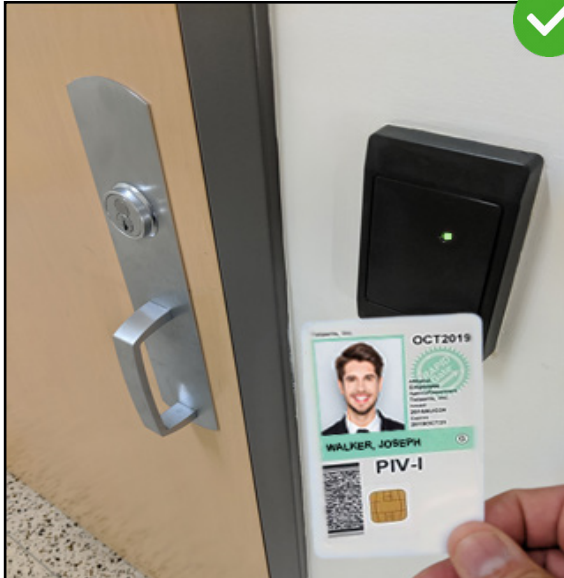

Enhance your RS2® Access It!® Access Control System with Telaeris' Handheld Readers & Emergency Mustering Solution

Access It!®

***XPRESSE*ENTRY**

XPressEntry enhances the RS2® Access It!® Access Control System with handheld readers and emergency mustering. Compatible handheld devices, powered by XPressEntry software, authenticate users badges or biometric data against the Access It!® database and allow validation of personnel names and photos. Handhelds maintain facility occupancy information and permissions to quickly verify credentials from anywhere in either online or offline scenarios.

Entry/Exit Tracking	Emergency Mustering	Event Management	Guest/Visitor Tracking	Certificate Management	Online/Offline Operation
Time and Attendance	Confined Spaces	Bus Entry Validation	Remote Parking	Mobile Enrollment	Wiegand Integration