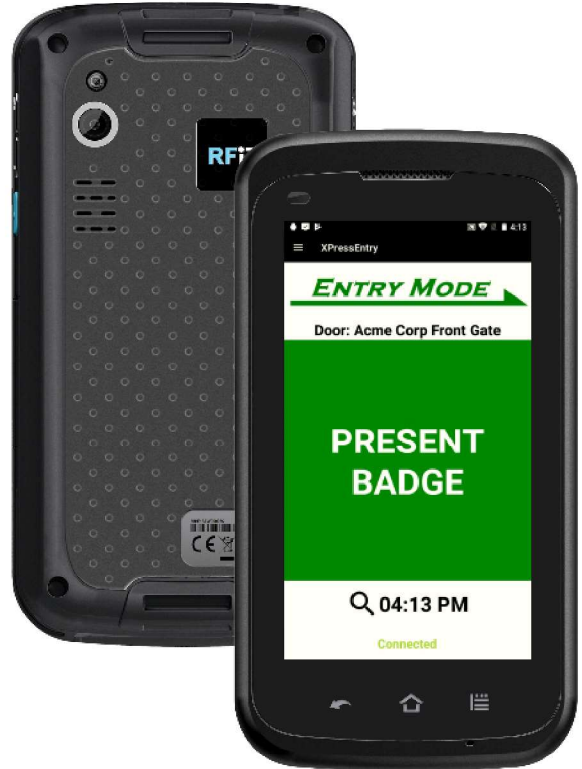

XPressEntry

Handheld Badge Verification

XPressEntry provides advanced security capabilities from a handheld device, especially where a fixed reader is not feasible. XPressEntry is used across many industries, including Oil & Gas, Government, Construction, Military, Manufacturing, and more.

Our Partners

Benefits

IMPROVED SAFETY

Know instantly who is in your facility, where they are, and how long they've been inside.

SAVES TIME

Scanning badges with the handheld takes less time than recording information on paper.

SUPPORTS ALL BADGE TYPES

All major credential types are supported, including Prox, PIV, iClass, Barcode, Magstripe, etc.

BETTER RECORDKEEPING

Immediately report occupancy, missing users, and activity history without the errors of paper logs.