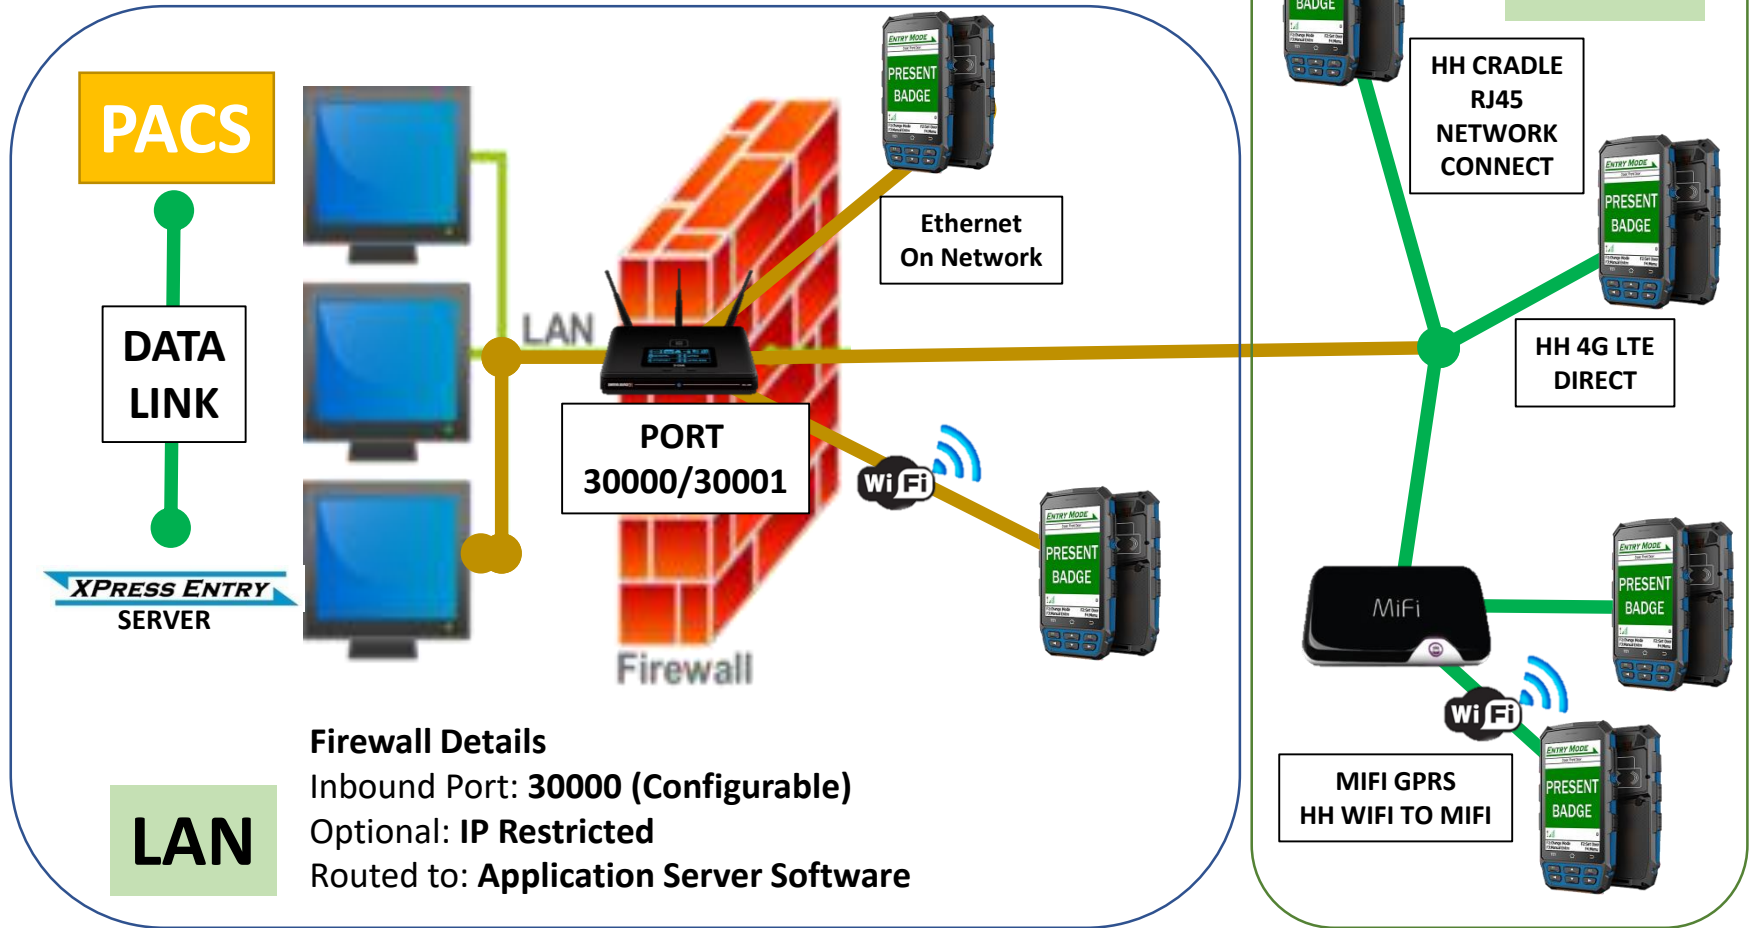

NETWORK ARCHITECTURE

INTERNAL XPRESSENTRY ARCHITECTURE

Connections Legend

-  Internal Application Port 29999
-  Handheld Ports 30000-30001
-  PACS Connections (varies by vendor)
-  SQL Server Database Connection