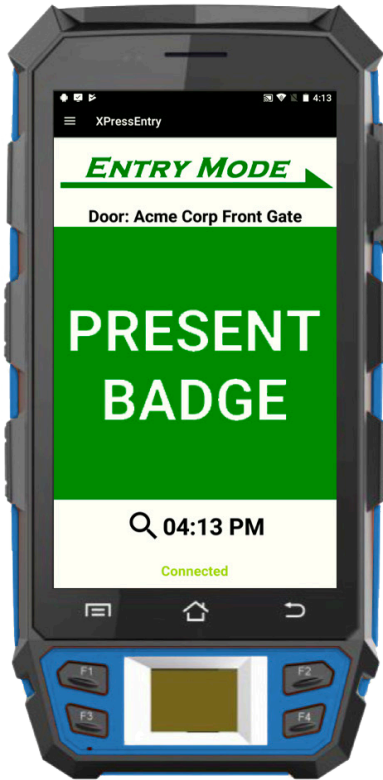

XPressEntry

Biometric Identification

XPressEntry Bio-ID adds robust fingerprint biometric identification to Telaar's handheld badge verification platform, matching templates from top vendors.

Entrant presents both badge and fingerprint to the mobile device, identifying the individual using full 2-factor authentication.

XPressEntry integrates with most existing access control systems.

Supports a variety of biometric fingerprint algorithms

Supports All Badge Types

All credential types are supported, including Prox, PIV, iClass, Barcode, Magstripe, and more!