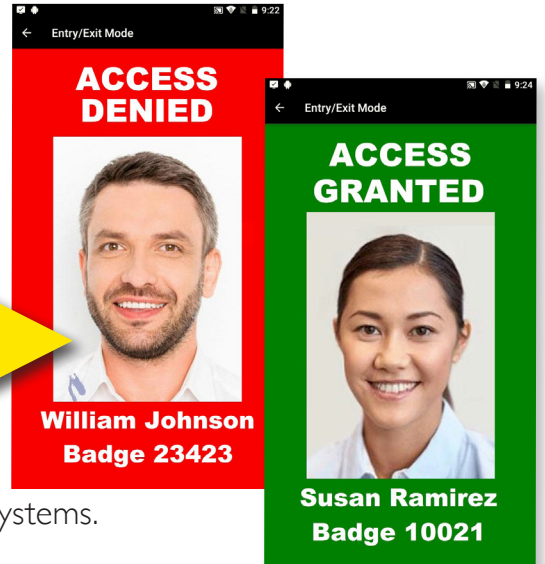

XPressEntry

Biometric Identification

XPressEntry Bio-ID adds robust fingerprint biometric identification to Telaar's handheld badge verification platform, matching templates from top vendors.

Entrant presents both badge and fingerprint to the mobile device, identifying the individual using full 2-factor authentication.

XPressEntry integrates with most existing access control systems.

Supports a variety of biometric fingerprint algorithms

Supports All Badge Types

All credential types are supported, including Prox, PIV, iClass, Barcode, Magstripe, and more!