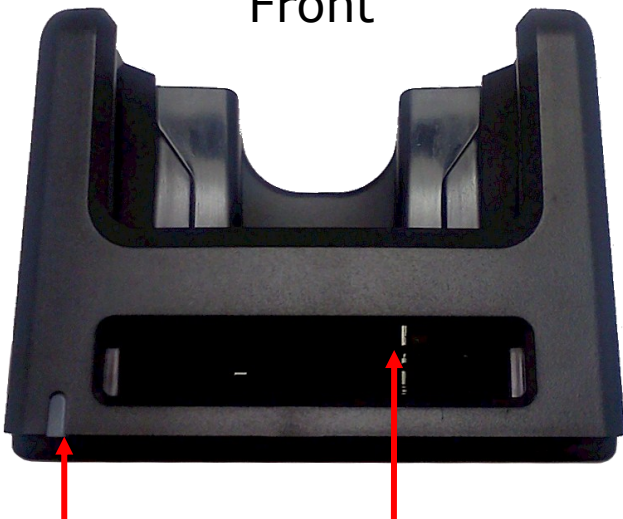

Docking Station

Front

Charging
Status Light

Charging Dock
for Extra Battery