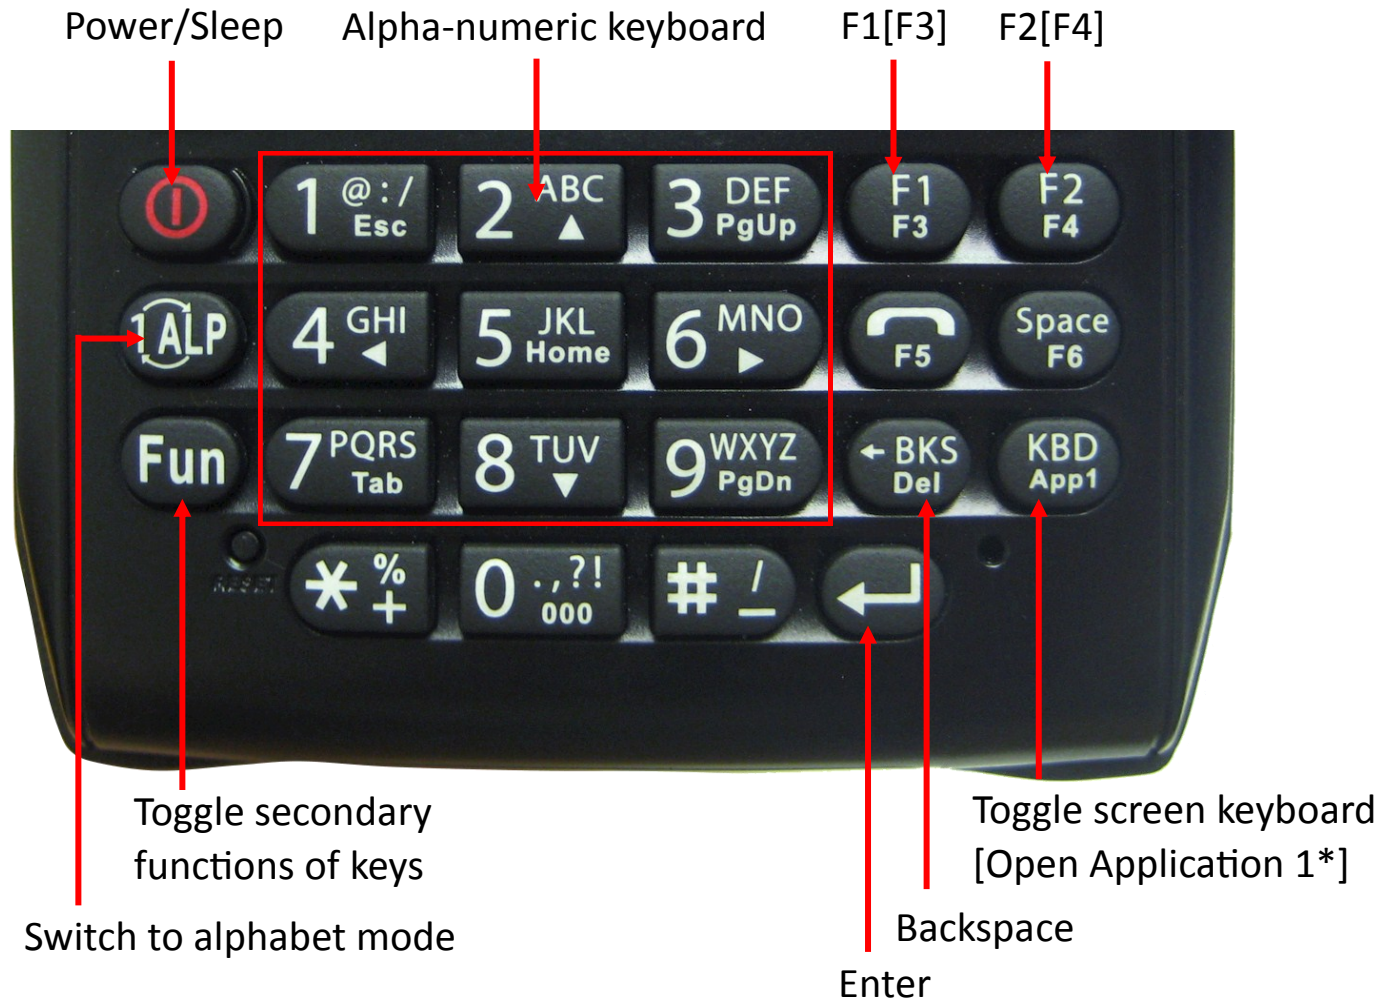

Press and hold both until handheld reboots.

Under the Main Battery Pack

SD Card Slot

MicroSD Card Slot

Backup Battery Switch
(Turn ON by switching left)

Battery Lock Switch

9123 Chesapeake Drive
San Diego CA 92123

Charging
Status Light

Charging Dock
for Extra Battery

Back

LAN

USB

Power

9123 Chesapeake Drive
San Diego CA 92123

Phone 858.627.9700
Fax 858.627.9702

www.telaeris.com
sales@telaeris.com

Keyboard Basics

Alpha-numeric keyboard can be used to create characters a-z, works exactly like a cell phone keypad for sending text messages

Sleep mode: Press power button once