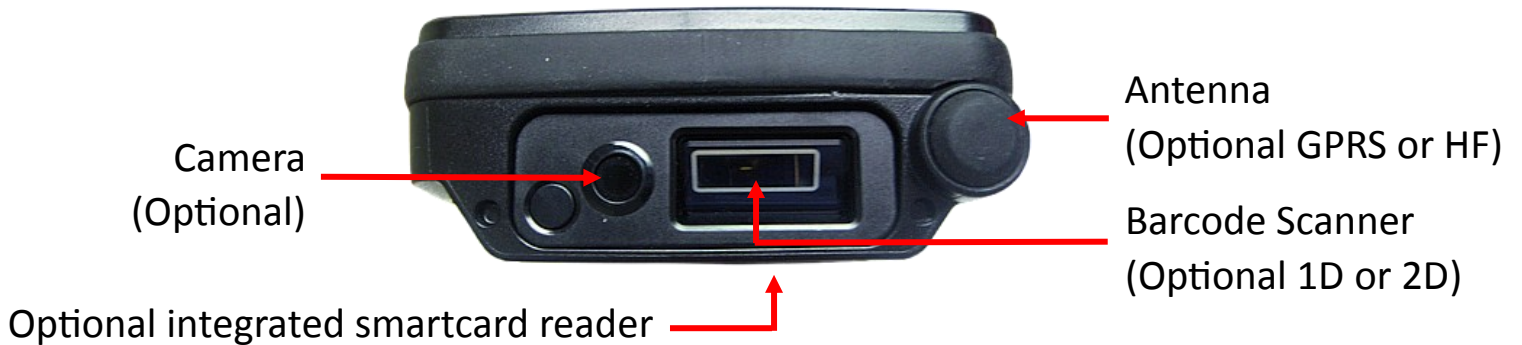

Quick Guide to the SmartAT-870

9123 Chesapeake Drive
San Diego CA 92123

Phone 858.627.9700
Fax 858.627.9702

www.telaeris.com
sales@telaeris.com