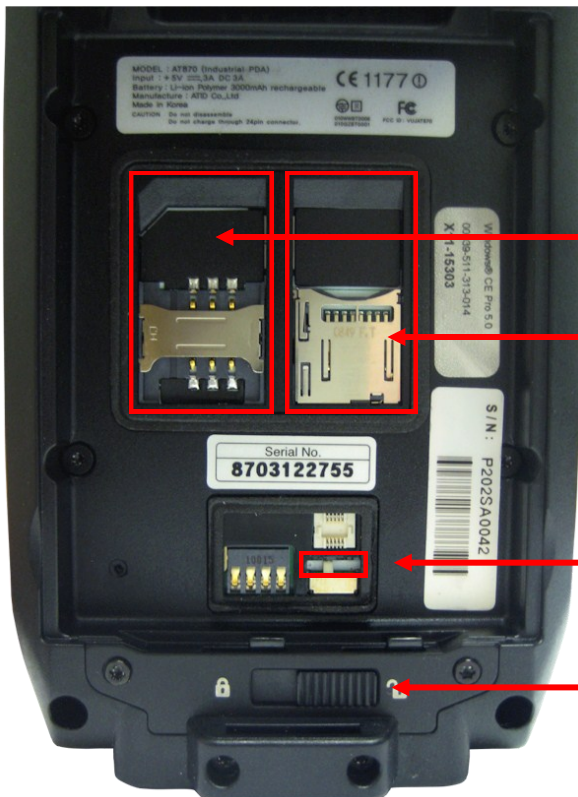

Press and hold both until handheld reboots.

Under the Main Battery Pack

SD Card Slot

MicroSD Card Slot

Backup Battery Switch
(Turn ON by switching left)

Battery Lock Switch

9123 Chesapeake Drive
San Diego CA 92123