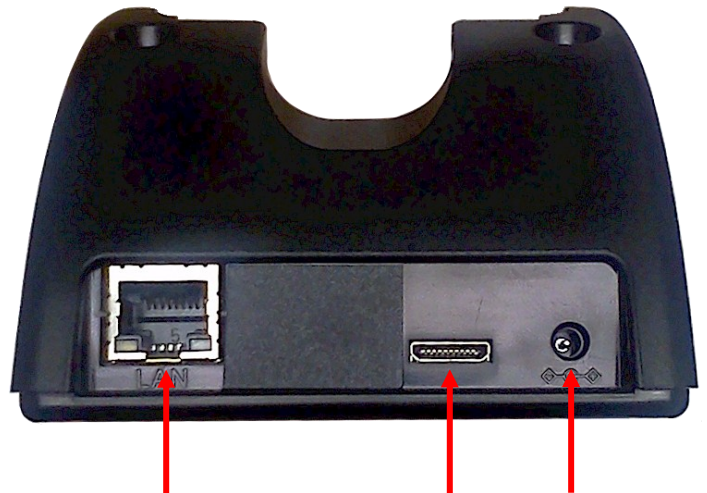

Back

LAN

USB

Power

9123 Chesapeake Drive
San Diego CA 92123

Phone 858.627.9700
Fax 858.627.9702

www.telaeris.com
sales@telaeris.com